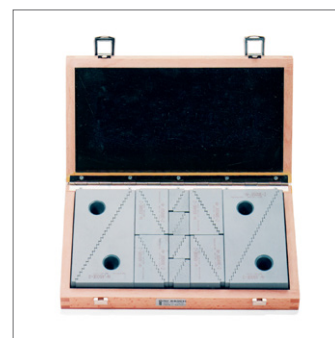

Universal Step Block Set in wooden case

Screw Jacks

14020

SCREW JACKS

Material

Steel, tempered and enamelled.

Technical Notes

In a sturdy wooden case with lid. Please

refer to product no. 14000 for more information regarding the contents of the set.

Tips

When used as a pair, these blocks are

compatible with all our clamps. However, when used individually, they can be used with clamp no. 10020.

Order No.	Case size	Contents	h_1 min.	h_1 max.	Weight g
14020.W0100	280x155x40	8 pcs 14000.W0001 8 pcs 14000.W0002 4 pcs 14000.W0003	23	208	8400