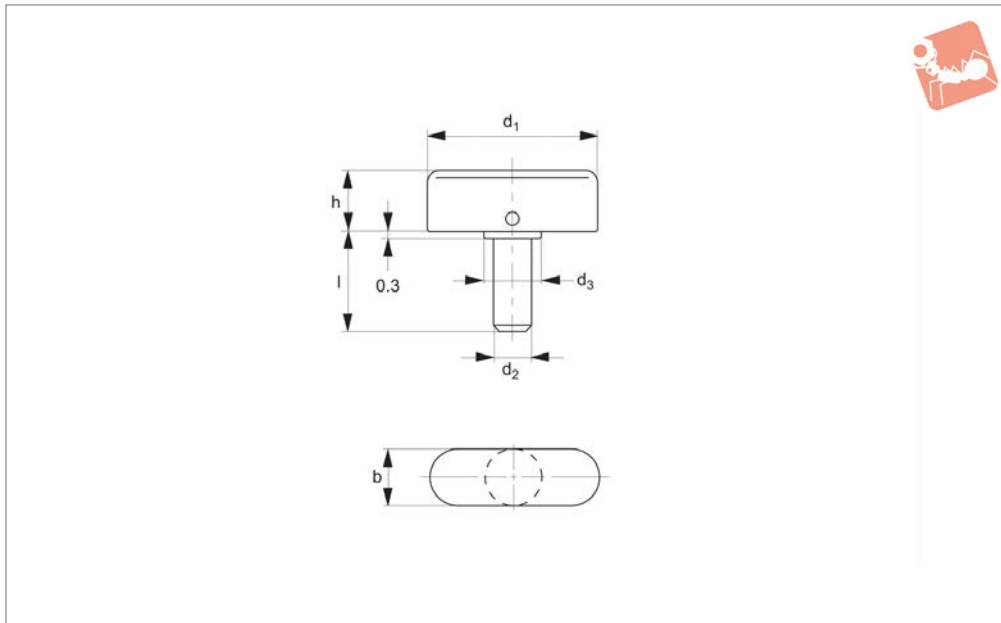

Quarter Turn Screw, Male

stainless steel

Grips

37380

GRIPS

Material

Stainless steel 1.4404 (AISI 316), body sintered, matte, shot-blasted. Screw: stainless steel, 1.4301 (AISI 304), matte,

shot-blasted.

Technical Notes

These quarter turn screws are used to

develop higher clamping torques than is possible with knurled handles.

Order No.	d₁	d₂	d₃	b	h	l	Weight g
37380.W0061	25	M 6	8	8	10.0	16	12
37380.W0062	25	M 6	8	8	10.0	20	16
37380.W0063	25	M 6	8	8	10.0	25	10
37380.W0081	30	M 8	10	10	12.0	16	26
37380.W0082	30	M 8	10	10	12.0	20	28
37380.W0083	30	M 8	10	10	12.0	25	30
37380.W0084	30	M 8	10	10	12.0	32	32
37380.W0085	36	M 8	12	12	14.5	16	44
37380.W0086	36	M 8	12	12	14.5	20	45
37380.W0087	36	M 8	12	12	14.5	25	50
37380.W0088	36	M 8	12	12	14.5	32	49
37380.W0101	36	M10	12	12	14.5	20	48
37380.W0102	36	M10	12	12	14.5	30	53
37380.W0103	36	M10	12	12	14.5	40	55