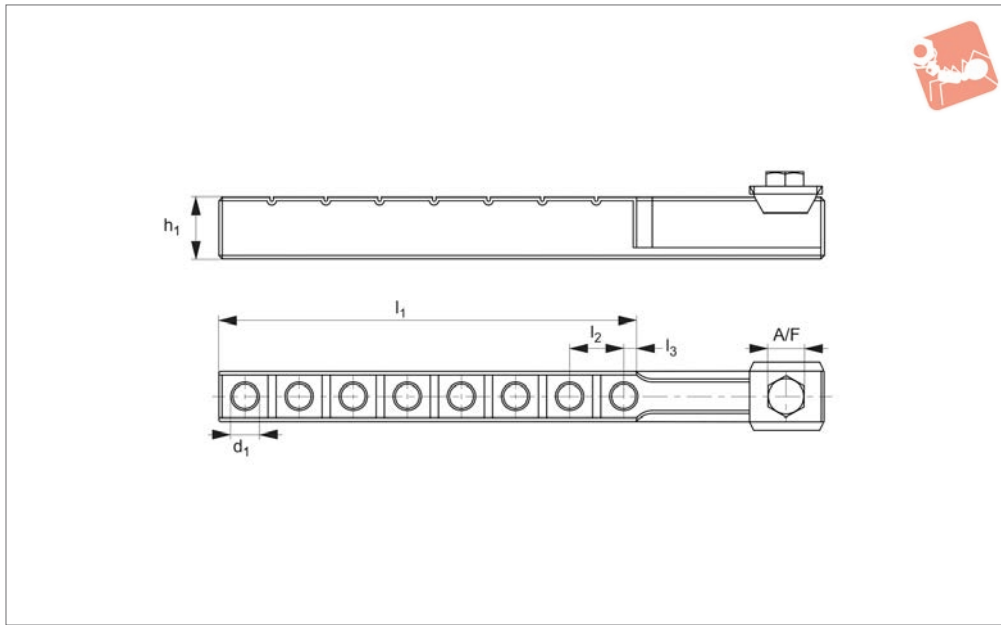

Clamping arm extension for manual toggle clamps

Toggle Clamp Accessories

45002

TOGGLE CLAMP ACCESSORIES

Material

Aluminium.

Complete with fastening bolt, without

clamping screw.

Tips

Can be shortened to required length.

Order No.	Size	d ₁	h ₁	l ₁	l ₂	l ₃	A/F	Weight g
45002.W0000	1	5xM 5	11	61	12	6	7	24
45002.W0001	2	6xM 6	14	90	15	8	8	47
45002.W0002	3	8xM 8	17	115	15	3	10	92