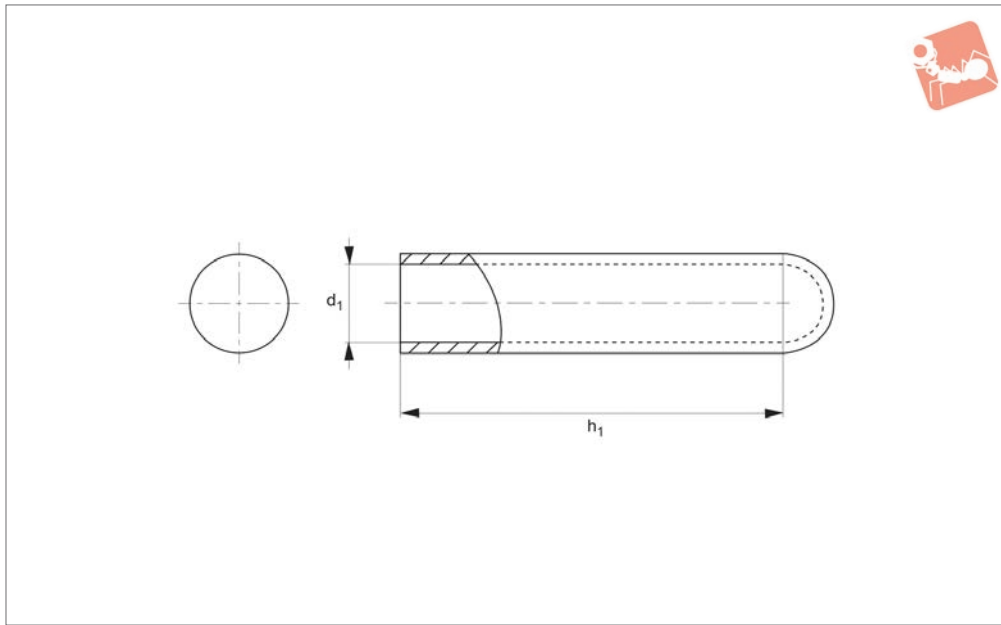

Grips for Levers for modular toggle clamps

Heavy Duty Toggle Clamps

46070.5

HEAVY DUTY TOGGLE CLAMPS

Material

Oil-resistant plastic, red.

Technical Notes

To suit lever arms 46070.W0202- .W0208
and 46070.W0302 - .W0308.

Order No.	Size	$d_1 \times h_1$	Weight g
46070.W0402	2	13x50	7
46070.W0404	4	18x90	21
46070.W0406	6	22x100	28
46070.W0408	8+10	28x110	39