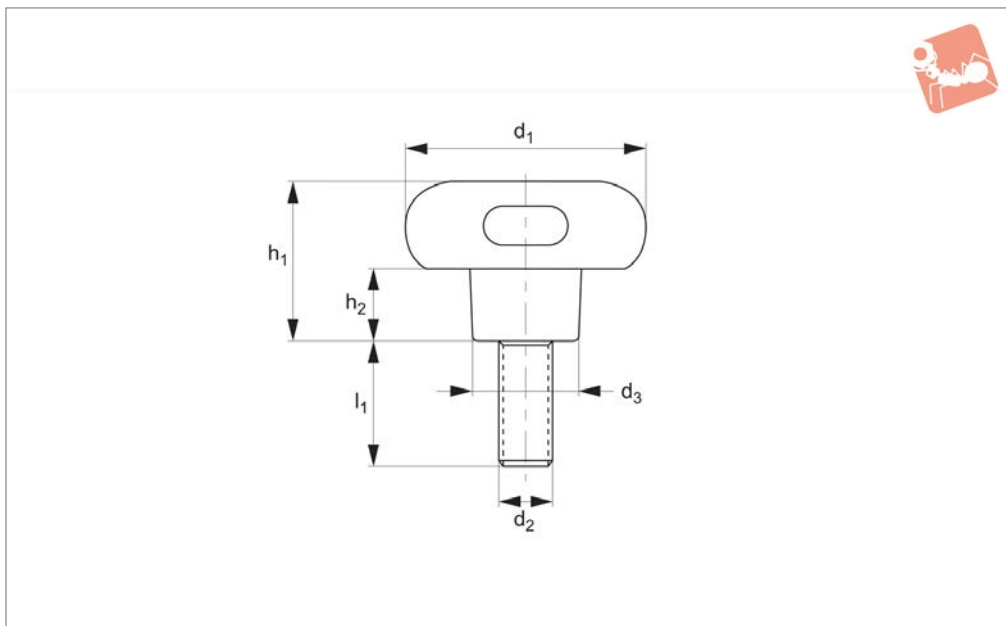

Three Lobe Knob with stainless steel grub screw

Grips

70590

GRIPS

Material

Grip: thermoplastic, black.
Grub screw: stainless steel.

Order No.	d ₁	d ₂	l ₁	d ₃	h ₁	h ₂	Weight g
70590.W0061	30	M 6	20	14	22	11	18
70590.W0062	30	M 6	30	14	22	11	20
70590.W0081	40	M 8	20	18	28	13	20
70590.W0082	40	M 8	30	18	28	13	23
70590.W0101	50	M10	25	22	33	15	60
70590.W0102	50	M10	30	22	33	15	64