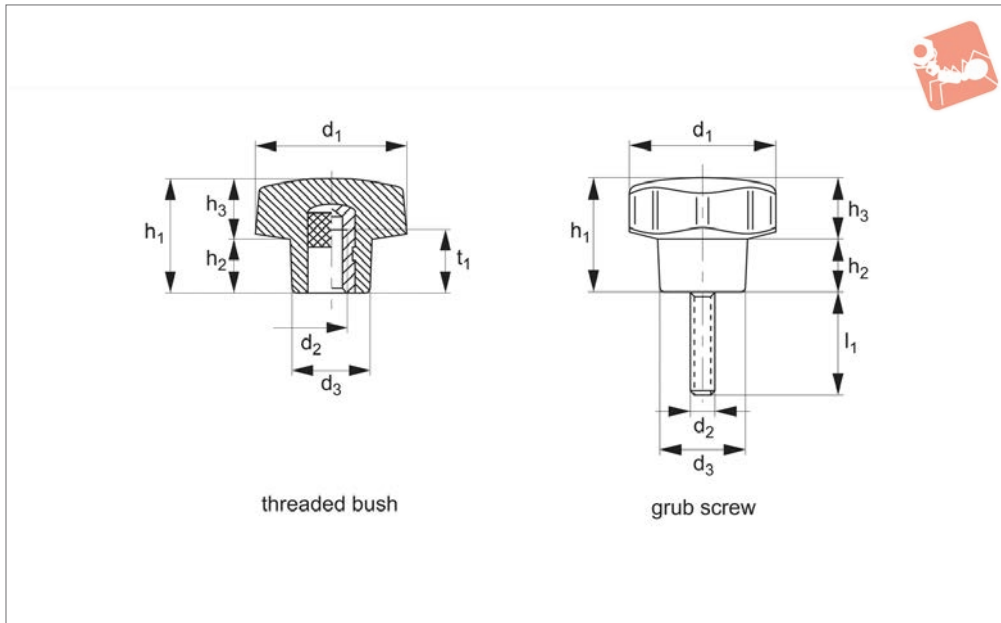

Six Lobed Knobs

stainless steel insert/thread

Grips

70740

GRIPS

Material

Stainless steel bush or thread AISI 303
(1.4305). Duroplast, black.

Order No.	Type	d ₁	d ₂	l ₁	d ₃	h ₁	h ₂	h ₃	t ₁	Weight g
70740.W0030	Threaded Bush	30	M 6	-	17	24	11	13	9	15
70740.W0040	Threaded Bush	40	M 8	-	21	28	12	16	15	33
70740.W0050	Threaded Bush	50	M10	-	25	33	13	20	16	55
70740.W0060	Threaded Bush	60	M12	-	28	37	15	22	18	85
70740.W0301	Grub Screw	30	M 6	10	17	24	11	13	-	18
70740.W0302	Grub Screw	30	M 6	20	17	24	11	13	-	21
70740.W0303	Grub Screw	30	M 6	35	17	24	11	13	-	22
70740.W0401	Grub Screw	40	M 8	20	21	28	12	16	-	42
70740.W0402	Grub Screw	40	M 8	25	21	28	12	16	-	44
70740.W0403	Grub Screw	40	M 8	30	21	28	12	16	-	46
70740.W0404	Grub Screw	40	M 8	45	21	28	12	16	-	51
70740.W0501	Grub Screw	50	M10	20	25	33	13	20	-	73
70740.W0502	Grub Screw	50	M10	30	25	33	13	20	-	78
70740.W0503	Grub Screw	50	M10	50	25	33	13	20	-	87
70740.W0601	Grub Screw	60	M12	30	28	37	15	22	-	118
70740.W0602	Grub Screw	60	M12	40	28	37	15	22	-	125
70740.W0603	Grub Screw	60	M12	50	28	37	15	22	-	132
70740.W0701	Grub Screw	70	M12	70	32	42	18	24	-	184