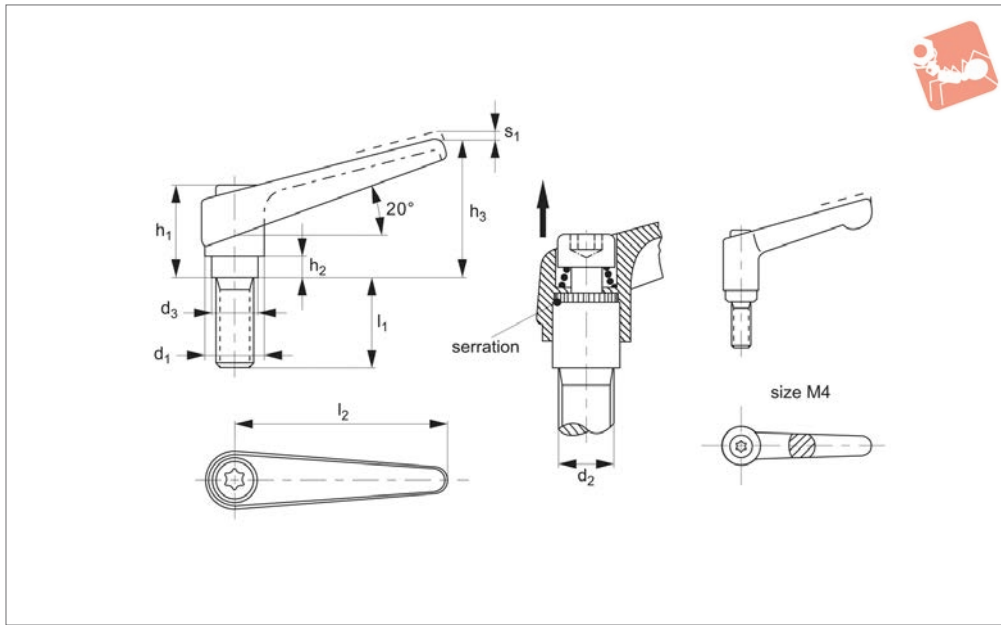

Adjustable Clamping Levers with grub screw

Clamping Levers

74430

CLAMPING LEVERS

Material

Handle: die-cast zinc.

- Orange RAL 2004
- Black RAL 9005
- Silver RAL 9006.

Inner parts: steel, quality 5.8, blackened
Screw: steel, quality 5.8, blackened.

Technical Notes

By lifting the lever, the serrations are

disengaged. The handle can be positioned by the serrations, and the threaded insert can be exchanged. Upon releasing the handle, the serrations are automatically re-engaged. The collar screw is torx head.