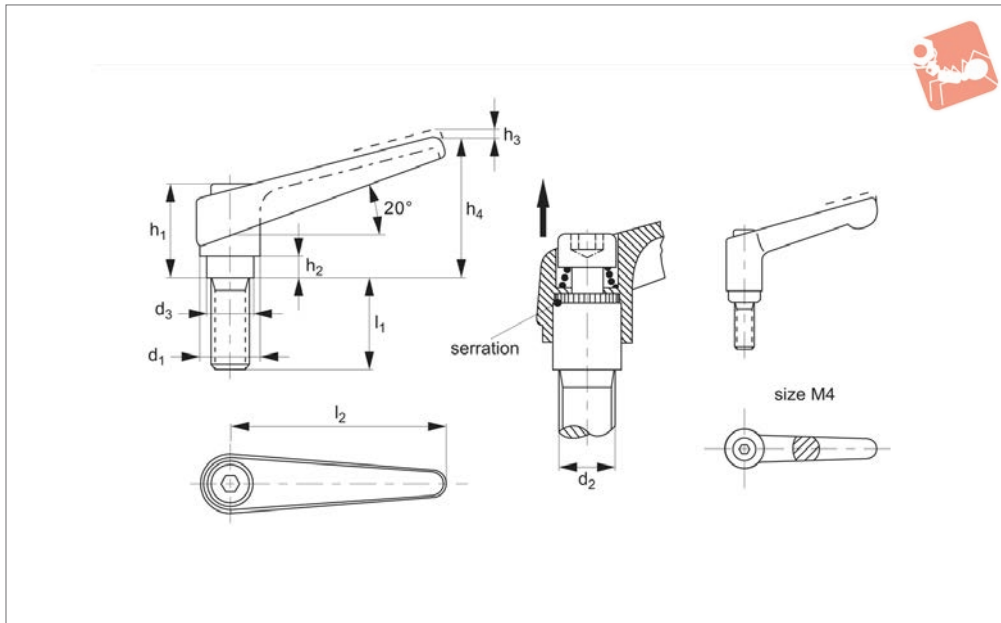

Adjustable Clamping Levers

with grub screw, inner parts **stainless steel**

Clamping Levers

74460

CLAMPING LEVERS

Material

Handle: die-cast zinc,
 - Orange RAL 2004
 - Black RAL 9005.
 Inner parts: stainless steel 1.4305 (AISI 303).
 Screw: stainless steel 1.4305. (AISI 303).

Technical Notes

By lifting the lever, the serrations are disengaged. The handle can be positioned by the serrations, and the threaded insert can be exchanged. Upon releasing the handle, the serrations are automatically re-engaged.