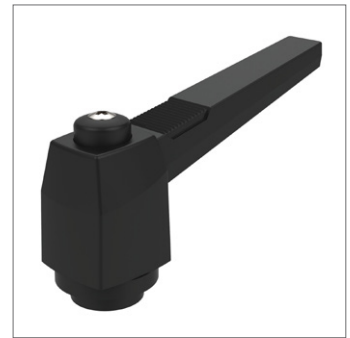

Adjustable Clamping Levers

threaded insert, stainless steel insert

Clamping Levers

74830

CLAMPING LEVERS

Material

Black, matt thermoplastic, reinforced.
Stainless steel insert.

Technical Notes

For certain minimum quantities, colours
are available on request.

Order No.	l_1	d_1	l_2	d_2	h_1	h_2	h_3	h_4	t_1	w_1	Weight g
74830.W0423	42	M 6	50	12	29	32	3	17	9	19	11
74830.W0633	63	M 8	73	15	39	43	4	21	13	25	24
74830.W0802	80	M10	92	19	48	54	6	27	16	30	44