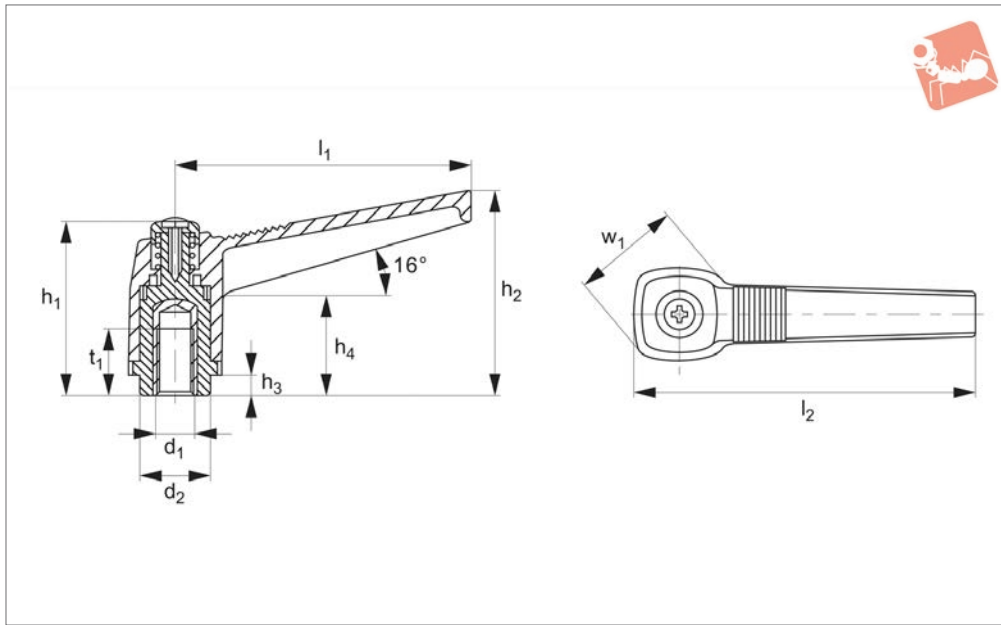

Adjustable Clamping Levers

threaded insert, stainless steel insert

Clamping Levers

74830

CLAMPING LEVERS

Material

Black, matt thermoplastic, reinforced.
Stainless steel insert.

Technical Notes

For certain minimum quantities, colours
are available on request.

Order No.	l_1	d_1	l_2	d_2	h_1	h_2	h_3	h_4	t_1	w_1	Weight g
74830.W0423	42	M 6	50	12	29	32	3	17	9	19	11
74830.W0633	63	M 8	73	15	39	43	4	21	13	25	24
74830.W0802	80	M10	92	19	48	54	6	27	16	30	44