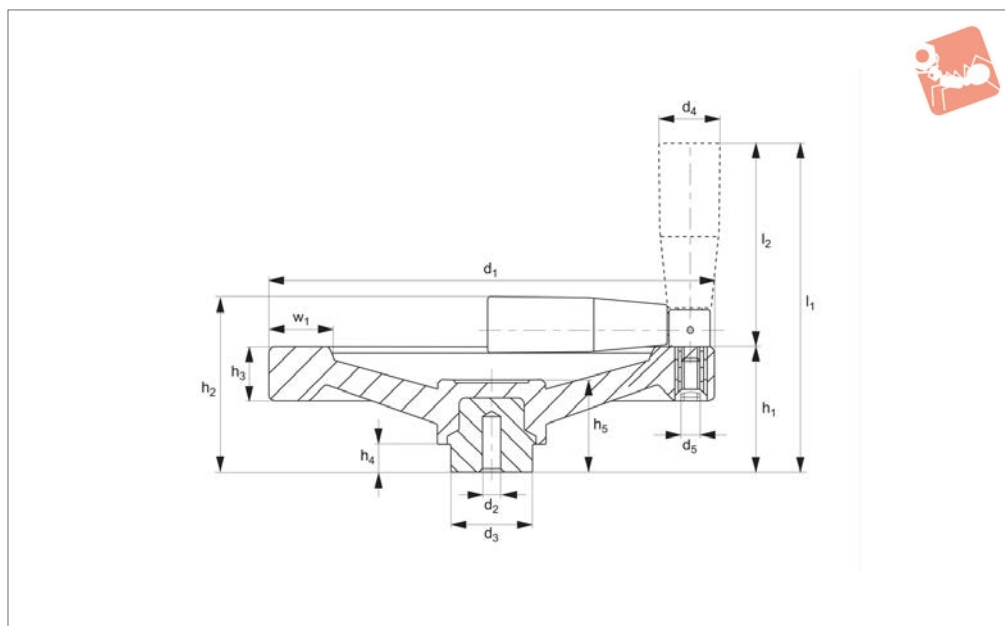

Solid Disc Handwheels with fold-away rotating grip

77640

HANDWHEELS

Material

Duroplast, black. Zinc plated steel hub.

Technical Notes

The pilot hole allows various sizes of holes, keyways etc. to be machined into the hub.

Order No.	d ₁	d ₂	d ₃	d ₄	d ₅	h ₁	h ₂	h ₃	h ₄	h ₅	l ₁	l ₂	w ₁	Weight g
77640.W0100	100	4	24	21	M 5	35	54	14	11	30	102	50	16	251
77640.W0125	125	6	32	23	M 5	44	64	16	13	36	116	55	18	419
77640.W0150	150	6	32	25	M 6	48	69	18	13	38	130	65	20	539
77640.W0200	200	6	40	28	M 6	58	82	21	16	45	163	85	24	992
77640.W0250	250	8	48	28	M 6	66	90	22	17	50	171	85	30	1612
77640.W0300	300	8	58	28	M 6	76	100	24	18	57	181	85	35	2723