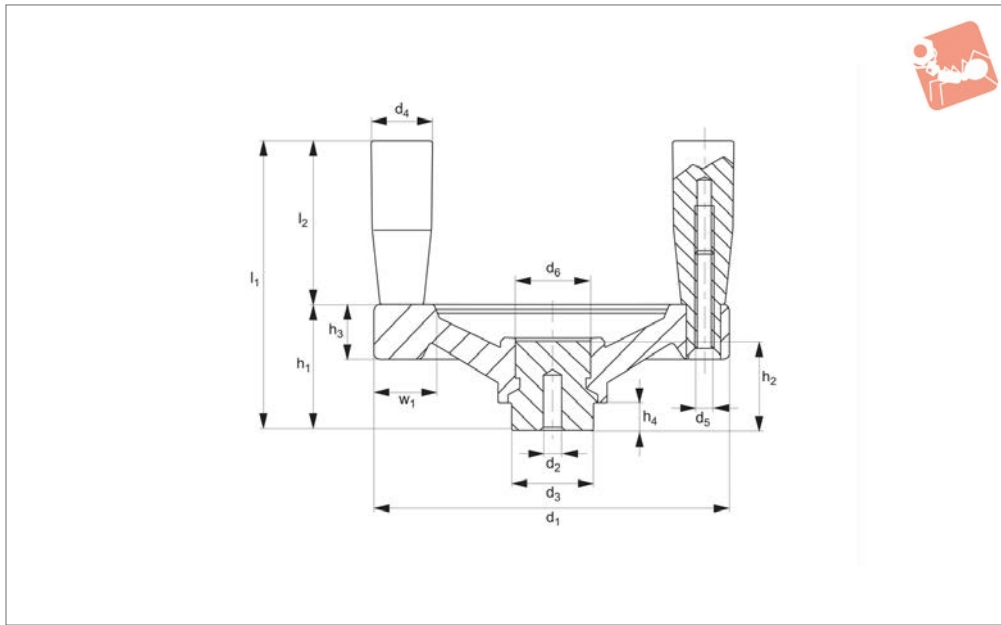

Solid Disc Handwheels

with double fixed handle

77680

HANDWHEELS

Material

Duroplast, black. Zinc plated steel hub.

Technical Notes

The pilot hole allows various sizes of holes, keyways etc. to be machined into the hub.

Order No.	d ₁	d ₂	d ₃	d ₄	d ₅	d ₆	h ₁	h ₂	h ₃	h ₄	l ₁	l ₂	w ₁	Weight g
77680.W0065	65	4	20	10	M 5	15	28	24	13	13	55	27	13	111
77680.W0080	80	4	20	10	M 6	16	31	27	14	17	71	40	15	155
77680.W0100	100	4	24	11	M 6	20	35	29	14	21	85	50	16	265