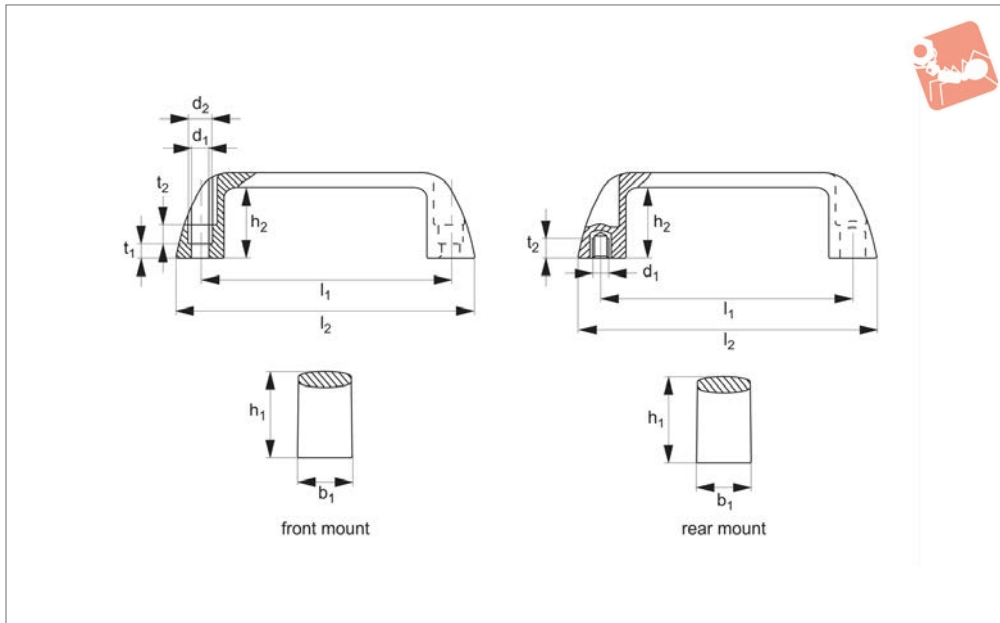

Plastic Pull Handles through hole or threaded bush

79150

PULL HANDLES

Material

Thermoplastic, black, matt, glass fibre reinforced.

Threaded bush: brass.

Technical Notes

Other colours on request: red, orange,

white & grey - subject to minimum quantity.

Order No.	Type	l_1	l_2	b_1	d_2	h_1	h_2	t_1	t_2	$\emptyset d_1$	Weight g
79150.W0010	Front Mount	93.5	112	21	Ø10,5	36	30	6	7	6.5	26
79150.W0011	Front Mount	117.0	139	26	Ø10,5	41	34	6	9	6.5	41
79150.W0012	Front Mount	117.0	139	26	Ø13,0	41	34	6	9	8.5	40
79150.W0013	Front Mount	132.0	156	27	Ø10,5	45	37	9	7	6.5	56
79150.W0014	Front Mount	132.0	156	27	Ø13,0	45	37	7	9	8.5	54
79150.W0018	Front Mount	179.0	204	28	Ø13,0	50	42	8	9	8.5	72
79150.W0509	Rear Mount	93.5	112	21	-	36	30	-	9	M 5	33
79150.W0510	Rear Mount	93.5	112	21	-	36	30	-	9	M 6	33
79150.W0511	Rear Mount	117.0	139	26	-	41	34	-	9	M 6	47
79150.W0512	Rear Mount	117.0	139	26	-	41	34	-	9	M 8	49
79150.W0513	Rear Mount	132.0	156	27	-	45	37	-	9	M 6	62
79150.W0514	Rear Mount	132.0	156	27	-	45	37	-	9	M 8	64
79150.W0518	Rear Mount	179.0	204	28	-	50	42	-	9	M 8	82