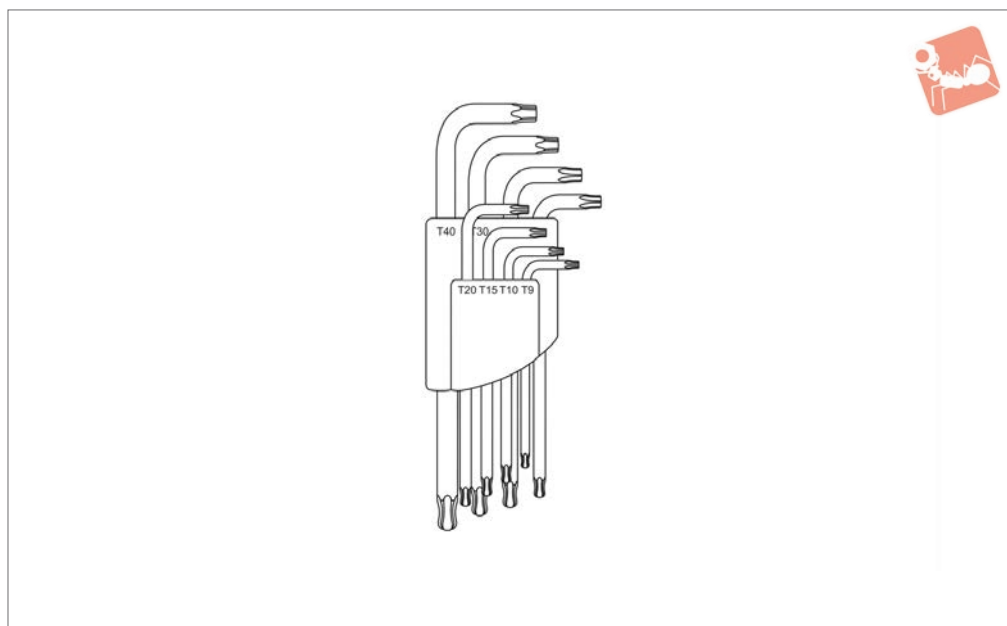

TX Key Set ball-ended - clipset

Hex Keys & Wrenches

90640

HEX KEYS & WRENCHES

Material

Blade: steel, hardened chrome vanadium, blackened.

Clip: green and black impact resistant plastic.

Order No.	Pieces	Contents TX	Weight g
90640.W0008	8	TX9, TX10, TX15, TX20, TX25, TX27, TX30, TX40	165