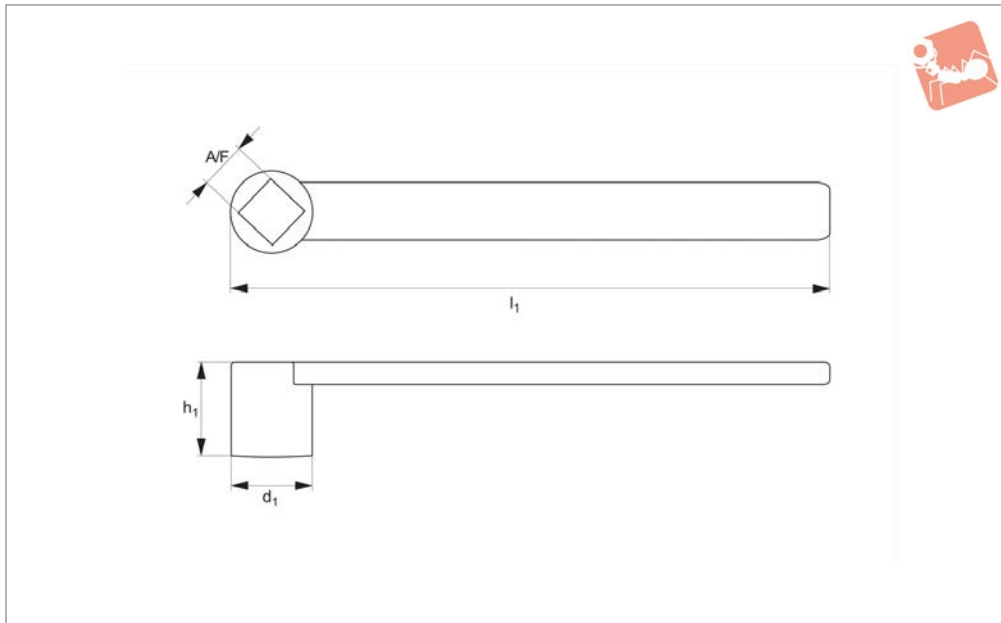

Square Socket Wrench female

92060

HEX KEYS & WRENCHES

Material

Steel (C35/C45) hardened, tempered, with brown finish.

Technical Notes

Produced to DIN 248.

Order No.	A/F	d ₁	h ₁	l ₁	Weight g
92060.W0008	8	17	20.0	160	85
92060.W0010	10	21	22.5	195	165
92060.W0012	12	24	26.5	235	275
92060.W0013	13	26	27.5	250	300
92060.W0014	14	27	30.5	270	420
92060.W0017	17	30	37.0	315	530
92060.W0019	19	35	41.0	345	715
92060.W0022	22	39	46.0	385	900
92060.W0024	24	43	49.0	415	975