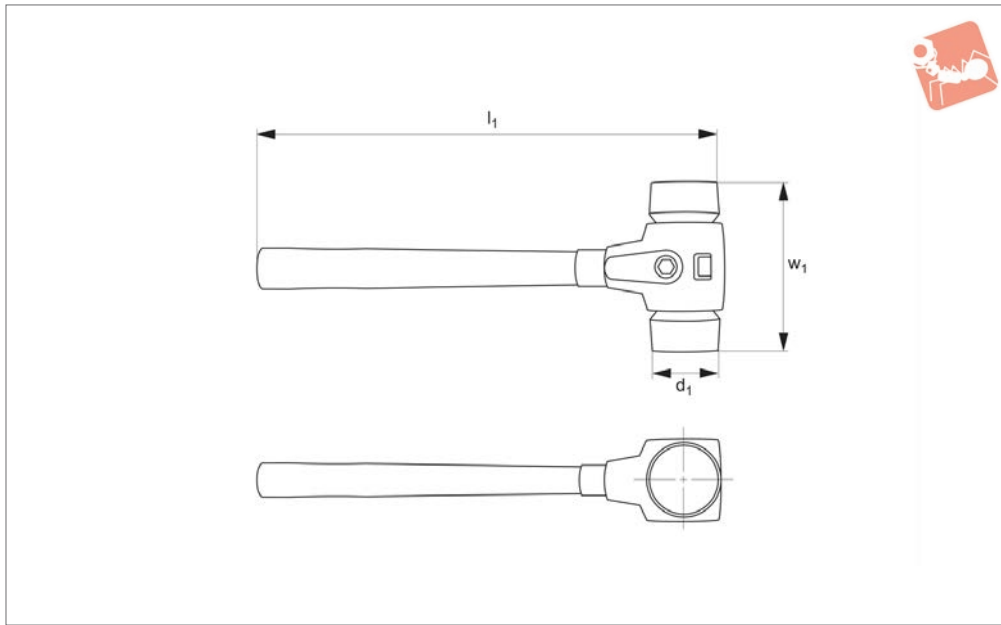

Simplex Sledge Hammer - Complete

reinforced cast iron housing - fibreglass handle

Mallets & Hammers

98221

MALLETS & HAMMERS

Material

Insert: aluminium.

Handle: fibreglass.

Tips

Simplex sledge hammers are a flexible

modular system with replaceable handle, housing and inserts. Suitable replacement items for Simplex sledge hammer 98221 are;

- housing no. 98102

- inserts no. 98224

- handle no. 98223

Order No.	$\varnothing d_1$	w_1	l_1	Weight g
98221.W0081	80	175	800	4650

Application Selection Chart

MALLETS & HAMMERS

Application selection chart

TPE-soft	Composite rubber	TPE-mid	Plastic	Super plastic	Nylon	Alu	Copper	98301 wood	98301 steel	98301 fibre	98310	98321	98401	98330
Soft	Med	Med	Hard	Med	Hard	Hard	Hard							
Range of inserts for Simplex mallets 98001 to 98224								Range of mallet handle types						