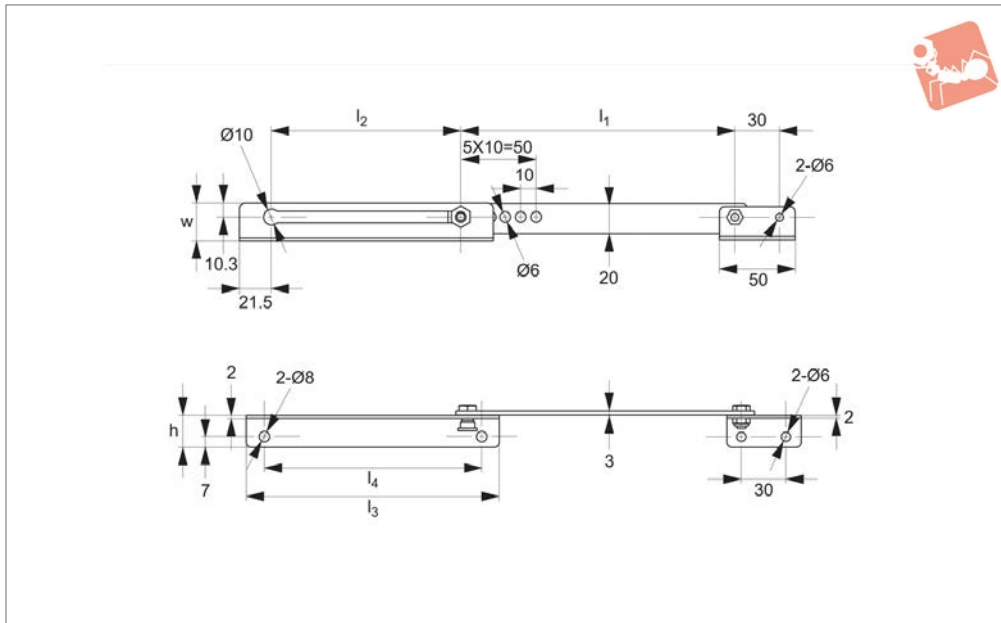

# Lid Stay - Positive Stop

variable length - steel

## Lid & Door Stays

**N0984**

LID & DOOR STAYS

**Material**

Stainless steel AISI 304.

**Technical Notes**

Universal left or right hand. Lid stay arm

and bracket can be fixed on either side - to suit both left and right installation. Stay length  $l_1$  can be adjusted from min. 134 to max. 184mm, via use of 5 holes spaced at 10mm.

| Order No.   | $l_1$<br>min. | $l_1$<br>max. | $l_2$ | $l_3$ | $l_4$ | h  | w  |
|-------------|---------------|---------------|-------|-------|-------|----|----|
| N0984.AW010 | 134           | 184           | 127   | 170   | 146   | 21 | 27 |