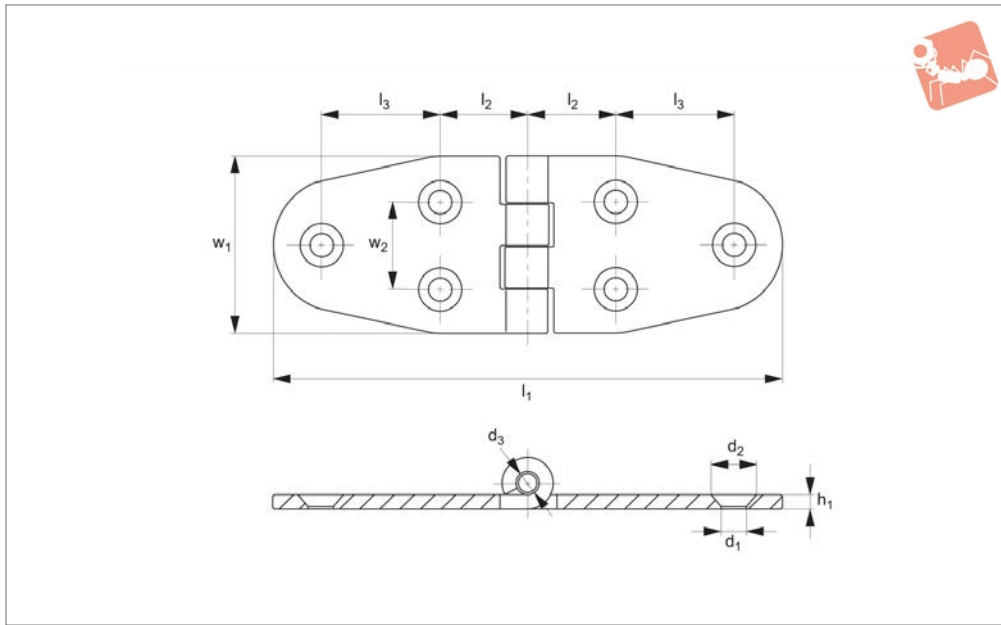

Surface Mount - Leaf Hinges

screw mount - stainless steel

Hinges

S0464

HINGES

Material

Hinge: stainless steel.

Technical Notes

Opening angle 180°.

Order No.	h_1	l_1	l_2	l_3	w_1	w_2	F_x N	F_y N	d_1	d_2	d_3
S0464.AW0040	2.5	119.5	20	27	40	20	520	600	5.6	10	5