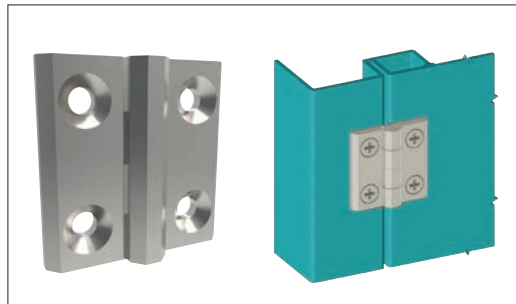

Wixroyd have a diverse range of hinges to suit most industrial applications in a wide range of materials and finishes.

Throughout our catalogue we refer to parts as being of a "Left" or "Right" type or hand. Which type you need, is most easily explained as follows;

Oriente your application so that when opened the door/panel comes towards you. With this orientation in mind, look to see on which side of the door/panel the hinges are mounted?

If the hinges are on the left side of the door/panel then you require "Left" type products. If the hinges are on the right side of the door/panel then you require "Right" type products.

The illustration on the right clearly indicates the layout and orientation of the door where a "left" or "right" product is used.

**Left or right type:
Which do you need?**

Hinges

External or surface mount hinges have a wide range of application on electrical panels, sheet metal enclosures, generators and heating and venting applications.

External hinges

Surface mount hinges

Corner hinges

Flush mount hinges

Surface mount hinges

HINGES

ov-WS0050-A-T-WS2300-A-TH1200-wide-range-of-solutions-b-rnh - Updated - 01-11-2022