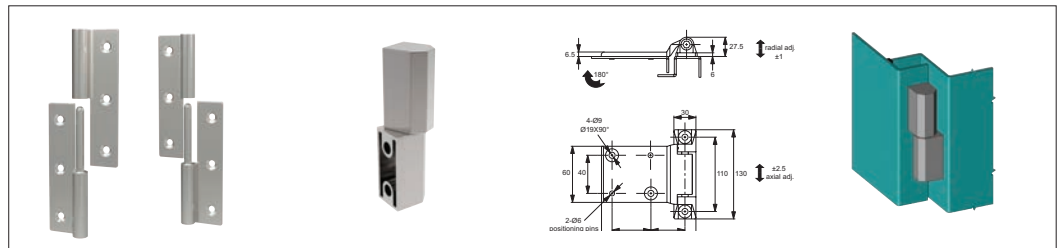

Surface Mount - Leaf Hinges

screw mount - stainless steel

Hinges

S0466

HINGES

Material

Hinge: stainless steel.

Technical Notes

Opening angle 180°.

Order No.	h_1	l_1	l_2	l_3	l_4	w_1	w_2	F_x N	F_y N	d_1	d_2	d_3
S0466.AW0040	2.5	79.5	58	20	9	40	20	520	600	5.6	10	5

Concealed hinges

For added security or a sleek enclosure design, concealed hinges offer the solution with mounting discreetly hidden away from view to avoid tampering.

Concealed pivot hinges

End mount concealed pivot hinges

Door removal hinges

Door removal or lift-off hinges simplify removal of covers and panels to ease access for maintenance and repair, available in a selection of materials.

Lift off hinges

Torque and positioning hinges

Torque and positioning hinges offer positive location of panels, screens and displays using constant friction for a firm hold.

Constant torque hinges

Detent positioning hinges