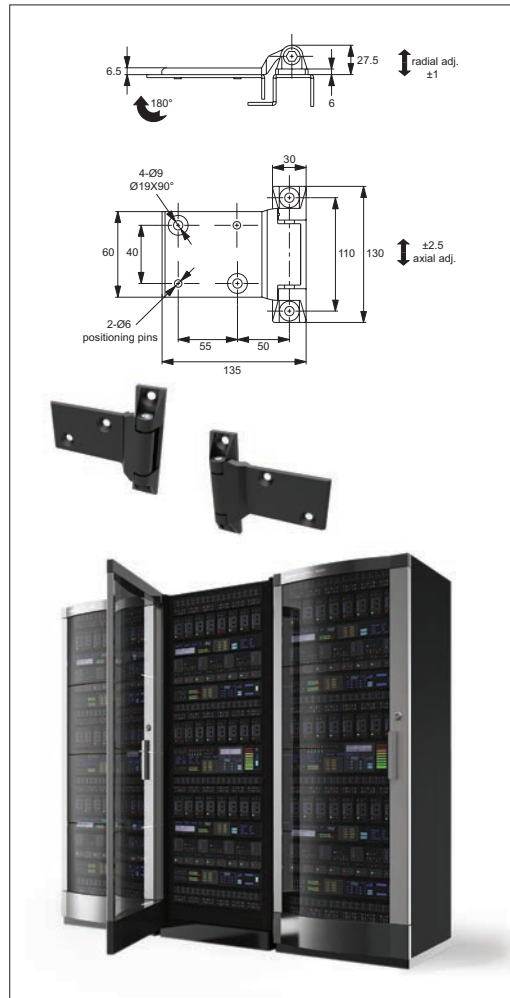

Lift off hinges

Torque and positioning hinges

Torque and positioning hinges offer positive location of panels, screens and displays using constant friction for a firm hold.

Constant torque hinges

Detent positioning hinges

The illustration on the right clearly indicates the layout and orientation of the door where a "left" or "right" product is used.

**Left or right type:
Which do you need?**

Hinges

External or surface mount hinges have a wide range of application on electrical panels, sheet metal enclosures, generators and heating and venting applications.

External hinges

Surface mount hinges

Corner hinges

Flush mount hinges

Surface mount hinges

HINGES

ov-WS0050-A-T-WS2300-A-TH1200-wide-range-of-solutions-b-rnh - Updated - 01-11-2022