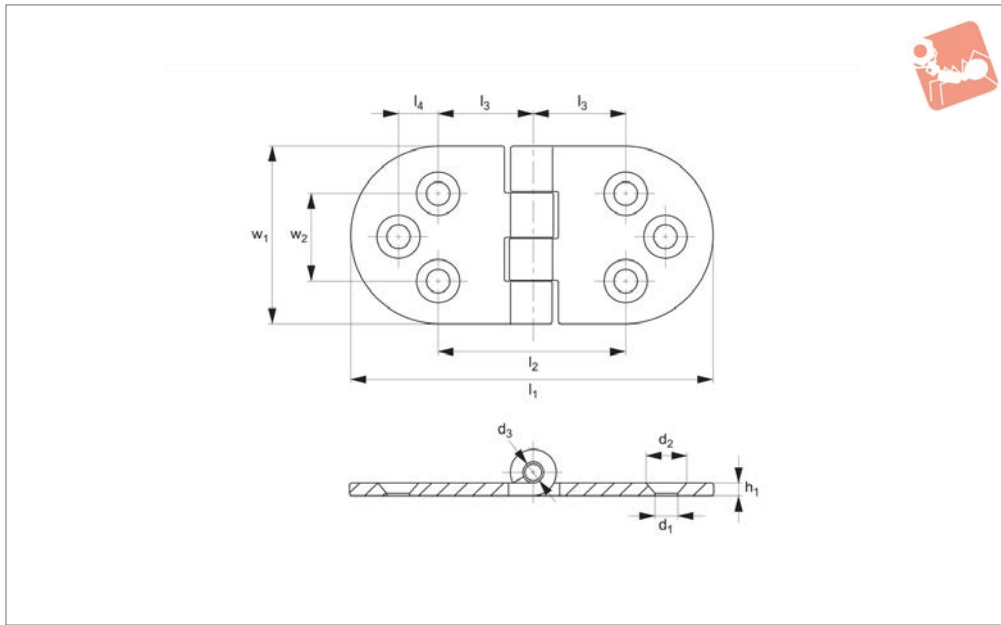

Surface Mount - Leaf Hinges

screw mount - stainless steel

Hinges

S0466

HINGES

Material

Hinge: stainless steel.

Technical Notes

Opening angle 180°.

Order No.	h_1	l_1	l_2	l_3	l_4	w_1	w_2	F_x N	F_y N	d_1	d_2	d_3
S0466.AW0040	2.5	79.5	58	20	9	40	20	520	600	5.6	10	5

Concealed hinges

For added security or a sleek enclosure design, concealed hinges offer the solution with mounting discreetly hidden away from view to avoid tampering.