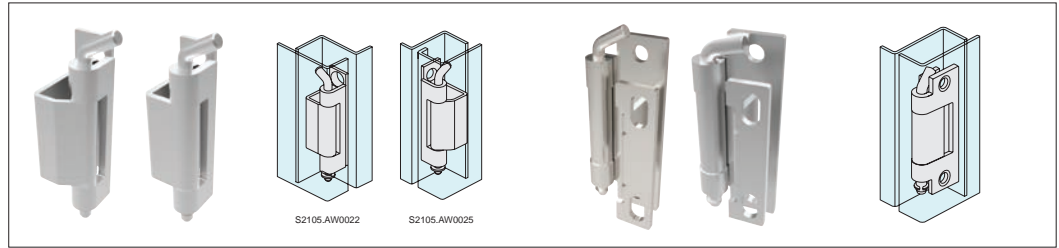

Surface Mount - Leaf Hinges

screw mount - stainless steel

Hinges

S0466

HINGES

Material

Hinge: stainless steel.

Technical Notes

Opening angle 180°.

Order No.	h_1	l_1	l_2	l_3	l_4	w_1	w_2	F_x N	F_y N	d_1	d_2	d_3
S0466.AW0040	2.5	79.5	58	20	9	40	20	520	600	5.6	10	5

Concealed hinges

For added security or a sleek enclosure design, concealed hinges offer the solution with mounting discreetly hidden away from view to avoid tampering.

Concealed pivot hinges

End mount concealed pivot hinges

Door removal hinges

Door removal or lift-off hinges simplify removal of covers and panels to ease access for maintenance and repair, available in a selection of materials.