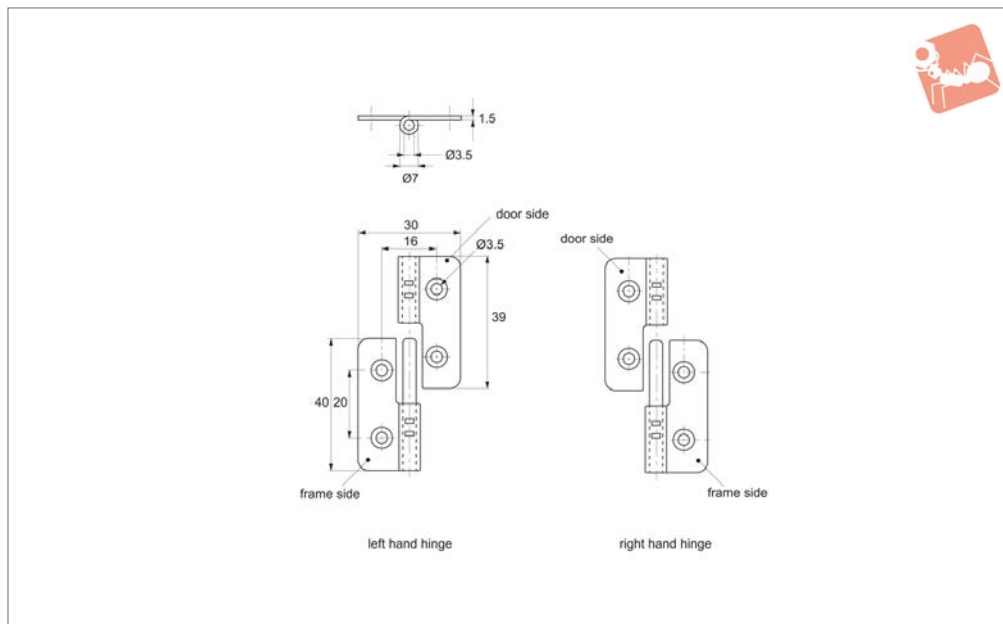

Lift-Off Hinges - Off-Set

screw mount - stainless steel

Hinges

S2300

HINGES

Material

Stainless steel, AISI 304, polished finish.

Important Notes

Product stamped with an „L“ does not

mean it is a left hand hinge - it fixes to the right hand part of the frame.

Product stamped with an „R“ does not mean it is a right hand hinge - it fixes to

the left hand side of the frame.

Order No.	t	Type	Weight g
S2300.AC0010	1.5	Right	21
S2300.AC0110	1.5	Left	21