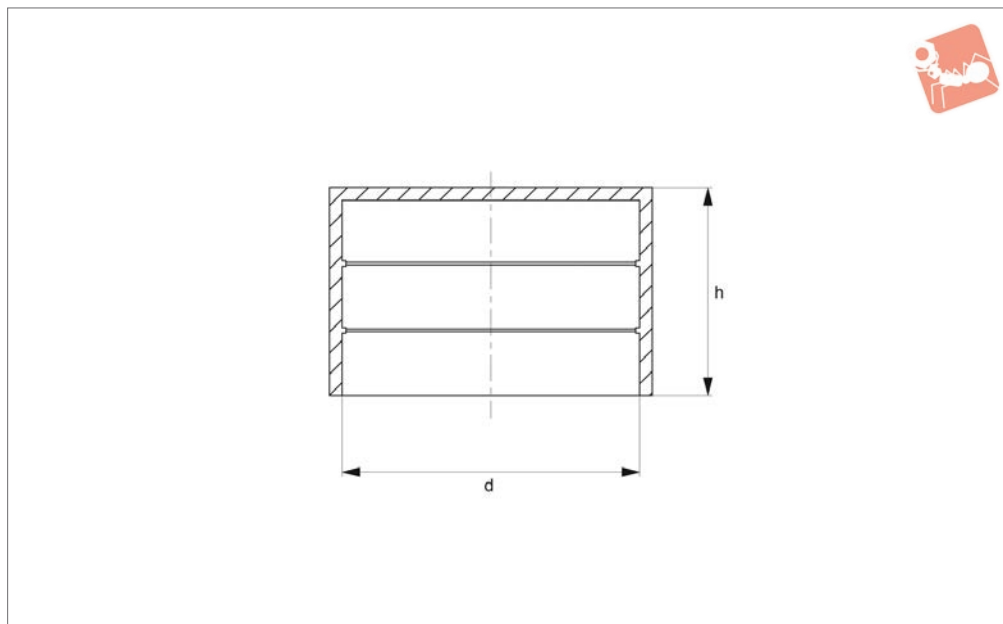

Material
PVC, black.

flexible PVC.

Technical Notes

For a wide range of applications, durable a

Important Notes

Sold subject to minimum pack quantity.

Order No.	External tube dia.	d	h
V0350.AC0250	6,0	6,0	13,0
V0350.AC0252	8,0	8,0	15,5
V0350.AC0254	10,0-11,0	10,0	16,5
V0350.AC0256	12,0-13,0	12,0	19,0
V0350.AC0264	16,0-17,0	16,0	26,0
V0350.AC0266	18,0	18,0	26,0
V0350.AC0268	19,0	19,0	26,0
V0350.AC0270	20,0	20,0	26,5
V0350.AC0272	21,0	21,0	27,5
V0350.AC0274	22,0-23,0	22,0	29,0
V0350.AC0276	24,0	24,0	31,0
V0350.AC0278	25,0-26,0	25,0	31,0
V0350.AC0280	27,0	27,0	31,0
V0350.AC0282	28,0-29,0	28,0	32,0
V0350.AC0284	30,0-31,0	30,0	32,0
V0350.AC0286	32,0-33,0	32,0	32,0
V0350.AC0288	34,0	34,0	33,0
V0350.AC0290	35,0-36,0	35,0	32,5
V0350.AC0292	38,0-39,0	38,0	32,0
V0350.AC0294	40,0-41,0	40,0	34,0
V0350.AC0296	42,0	42,0	32,0
V0350.AC0298	43,0-44,0	43,0	32,0
V0350.AC0300	45,0-46,0	45,0	36,0
V0350.AC0304	48,0	48,0	36,0
V0350.AC0306	49,0-51,0	49,0	36,0
V0350.AC0308	54,0-55,0	54,0	39,0
V0350.AC0310	59,0-60,0	59,0	36,0
V0350.AC0312	63,0-64,0	63,0	37,0
V0350.AC0314	69,0-70,0	69,0	37,0
V0350.AC0316	75,0-76,0	75,0	39,0
V0350.AC0318	90,0-91,0	90,0	39,0