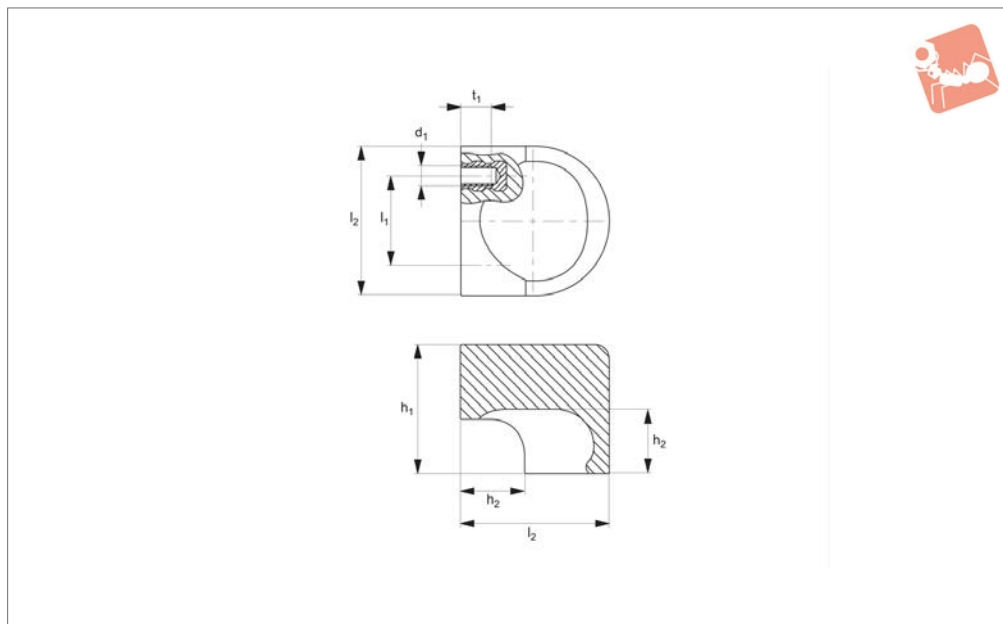

79660

Material

Polyamide PA 6, glass ball reinforced, fine grain semi-matt finish.

Insert: threaded brass bushing.

furniture.

Technical Notes

Ideal finger pull for cabinets, enclosures or

Order No.	Type	l_1	l_2	h_1	h_2	d_1	t_1
79660.W0014	Black	14	26	22	11	M 4	6
79660.W0018	Black	18	30	26	13	M 4	6
79660.W0114	Grey	14	26	22	11	M 4	6
79660.W0118	Grey	18	30	26	13	M 4	6